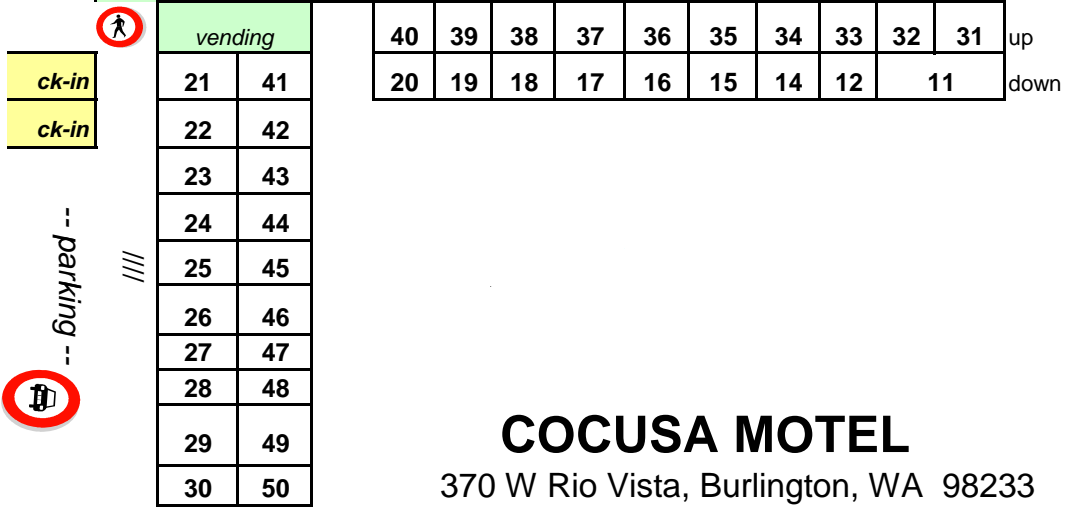

<---- I-5

SR 20 Highway

Burlington ---->

# COCUSA MOTEL

370 W Rio Vista, Burlington, WA 98233

down up

walk to Haggen Food Store

Oversized Vehicle & Truck Parking